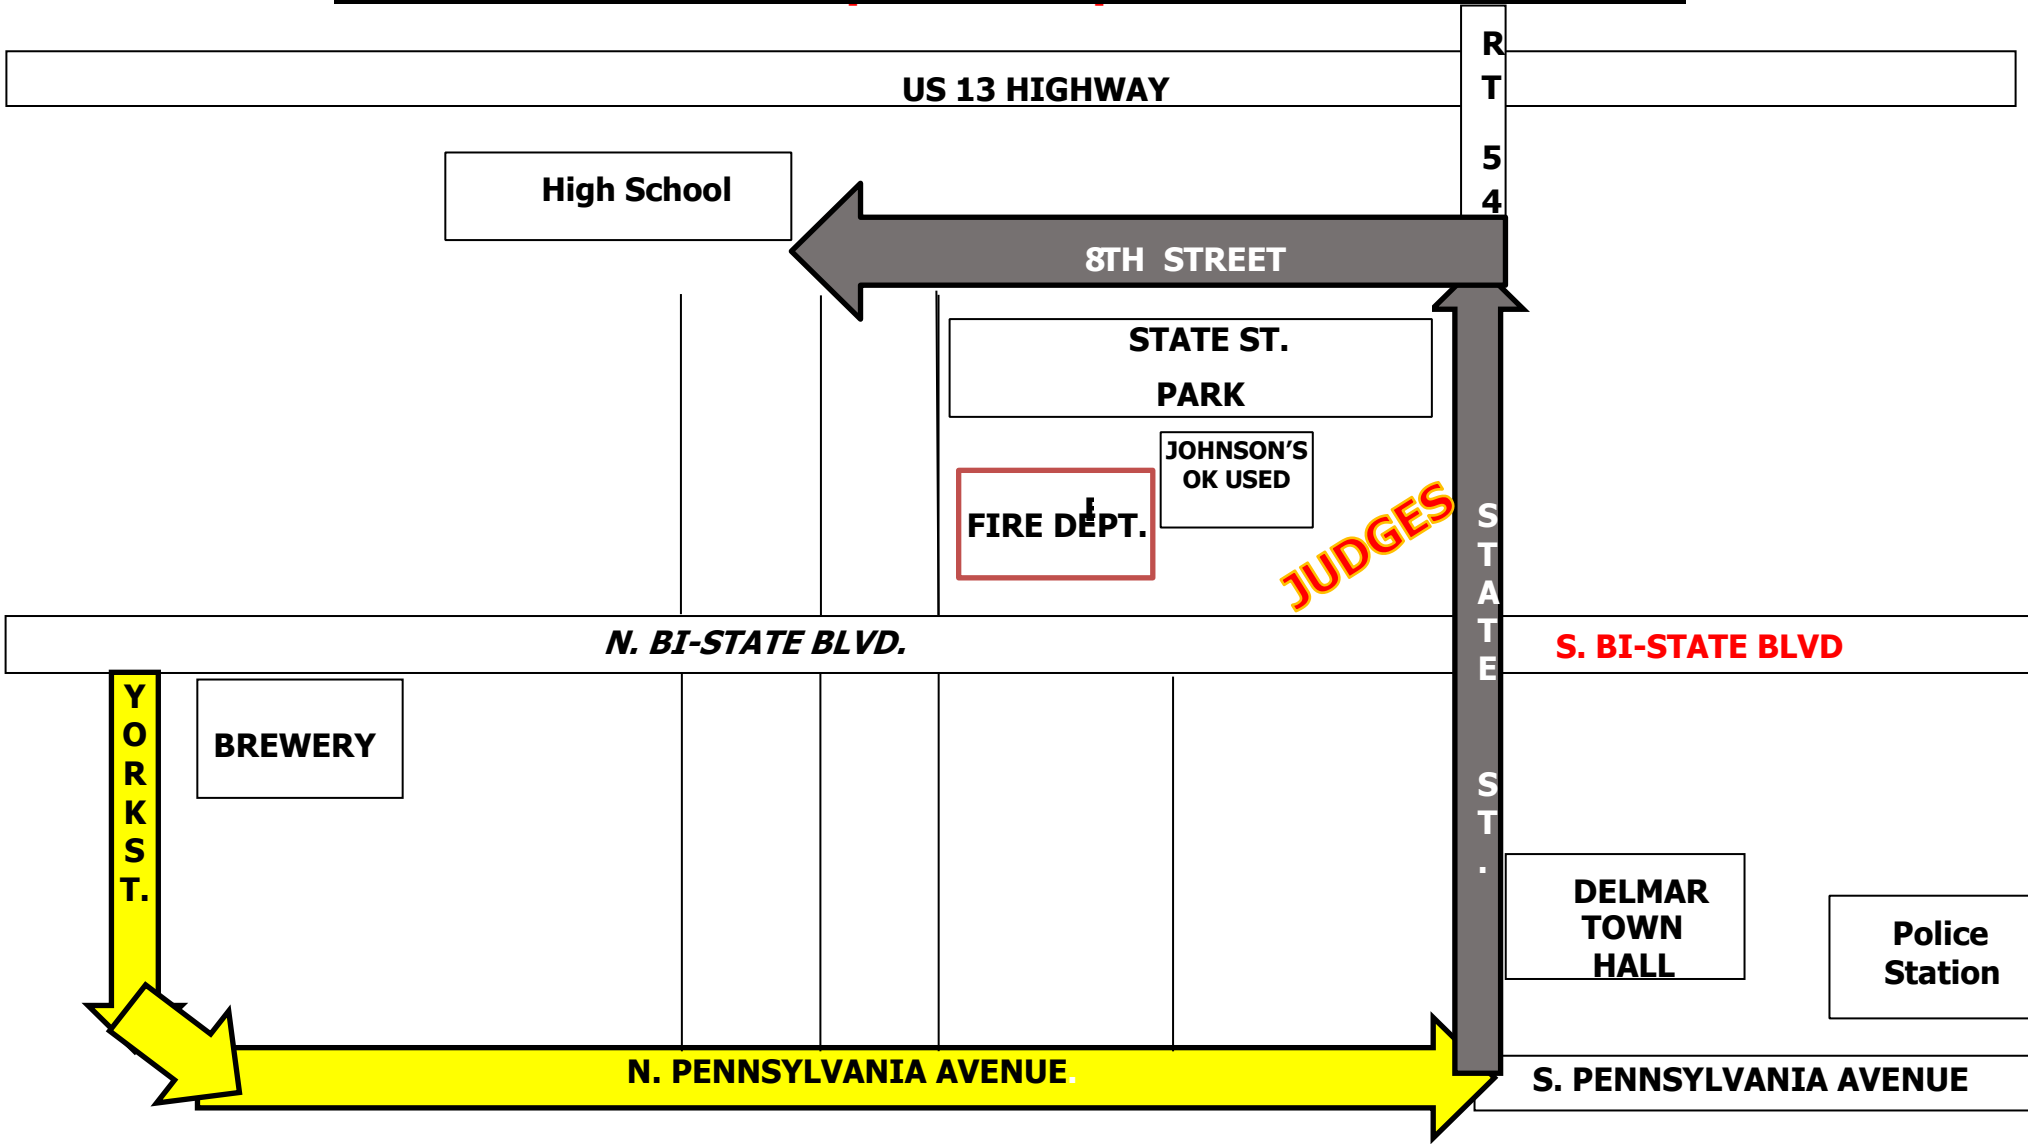

**Please follow this map for lineup and route instructions.**

**Parade Instructions:** ALL entrants coming down State Street MUST go to Bi-State Blvd and turn LEFT at the Brewery onto York St. heading toward the railroad tracks. **PLEASE DO NOT COME DOWN STATE STREET TO LINE UP.** You will be coming in against the flow of the lineup. We need all participants to be there for line-up between 12 & 12:30pm.

**Line up on N. Pennsylvania Ave**

**This is the parade route**